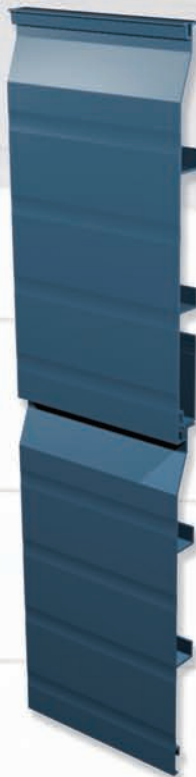

# CLADDING PROFILES

**140mm  
Tee Board**

**150mm  
Traditional  
Weatherboard**

**174mm  
Vertical  
Weatherboard**

**185mm  
Full Corogated  
Weatherboard**

**190mm  
Standard  
Weatherboard**

**205mm  
Shadoline  
Weatherboard**